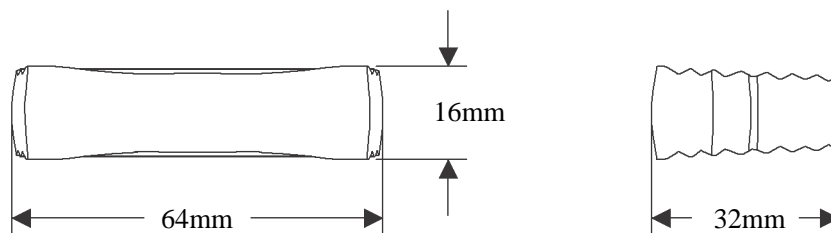

Ted Boerner Collection

CK20036
Brut Cabinet Knob
5/8" x 2 1/2"